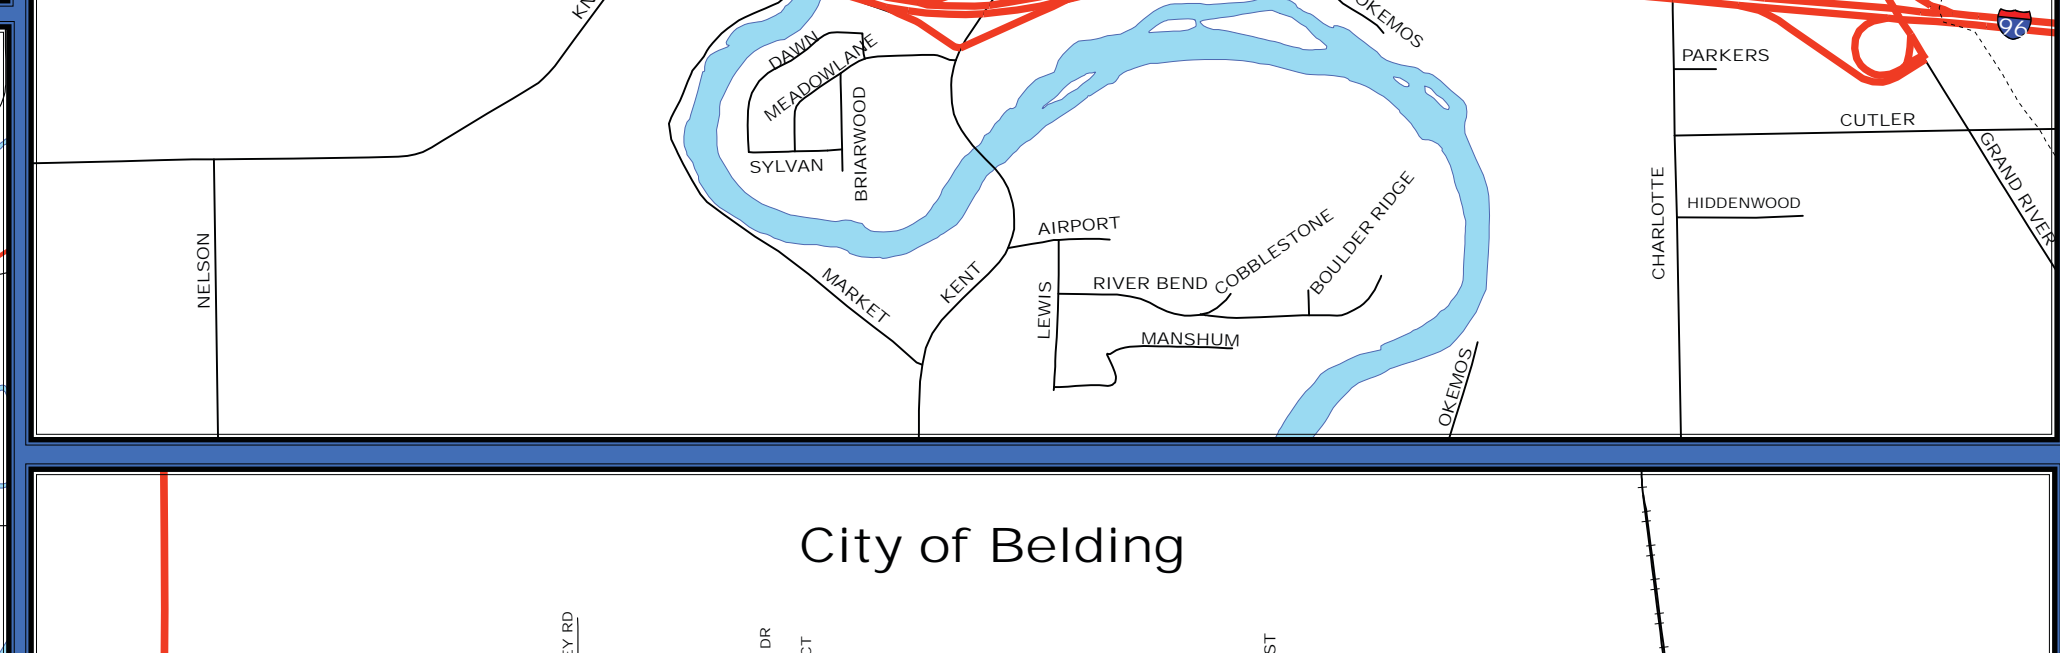

IONIA COUNTY, MICHIGAN

IONIA COUNTY SHERIFF DEPARTMENT

DRUG ABUSE RESISTANCE EDUCATION

CITY & VILLAGE MAPS

PRIVATE ROAD INDEX

buzzed driving is drunk driving
designate a sober driver

IONIA COUNTY OFFICE PHONE NUMBERS

Administration	527-5300	County Treasurer	527-5329
Board of Commissioners	527-5300	Drain Commissioner	527-5373
County Administrator	527-5300	Equalization	527-5376
Planning Commission	527-5300	Extension Service, Cooperative-Michigan State	527-5357
Airport	527-9070	Health Department	527-5341
Animal Shelter	527-9040	Intermedia School District	527-4900
Bertha Brock Park	522-7275	Lake Odessa Village Office	(616) 374-8699
Building Codes Department	527-5374	Lyons Village Office	(989) 855-2125
Central Dispatch/Emergency calls	527-0400	Muir Village Office	(989) 855-2144
City Hall (Ionia)	527-4170	Register of Deeds	527-5320
City Hall (Belding)	616-794-1900	Road Commission	527-1700
City Hall (Portland)	517-647-7531	Saranac Village Office	(616) 642-6324
Commission on Aging	527-5365	Sheriff, Business Office	527-5383
Clarksville Village Office	616-693-2711	State Police	527-3600
Community Mental Health Services	761-3151	Substance Abuse Counseling (ISAAC)	527-2020
County Clerk	527-5322	Victims Advocate	527-8226

Drive Carefully