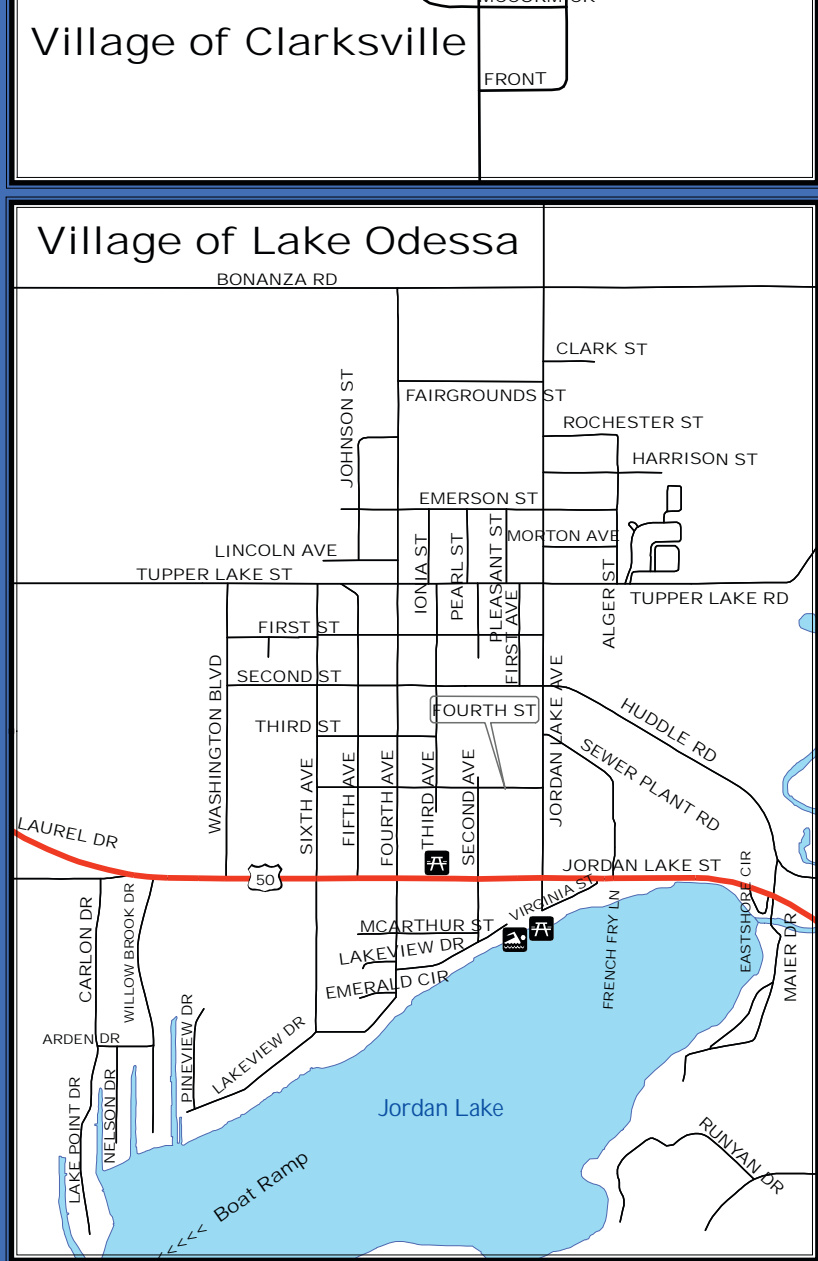

IONIA COUNTY, MICHIGAN

IONIA COUNTY SHERIFF DEPARTMENT

DRUG ABUSE RESISTANCE EDUCATION

CITY & VILLAGE MAPS

PRIVATE ROAD INDEX

buzzed driving is drunk driving
designate a sober driver

IONIA COUNTY OFFICE PHONE NUMBERS

Administration	527-5300	County Treasurer	527-5329
Board of Commissioners	527-5300	Drain Commissioner	527-5373
County Administrator	527-5300	Equalization	527-5376
Planning Commission	527-5300	Extension Service, Cooperative-Michigan State	527-5357
Airport	527-9070	Health Department	527-5341
Animal Shelter	527-9040	Intermedia School District	527-4900
Bertha Brock Park	522-7275	Lake Odessa Village Office	(616) 374-8699
Building Codes Department	527-5374	Lyons Village Office	(989) 855-2125
Central Dispatch/Emergency calls	527-0400	Muir Village Office	(989) 855-2144
City Hall (Ionia)	527-4170	Register of Deeds	527-5320
City Hall (Belding)	616-794-1900	Road Commission	527-1700
City Hall (Portland)	517-647-7531	Saranac Village Office	(616) 642-6324
Commission on Aging	527-5365	Sheriff, Business Office	527-5383
Clarksville Village Office	616-693-2711	State Police	527-3600
Community Mental Health Services	761-3151	Substance Abuse Counseling (ISAAC)	527-2020
County Clerk	527-5322	Victims Advocate	527-8226

Drive Carefully