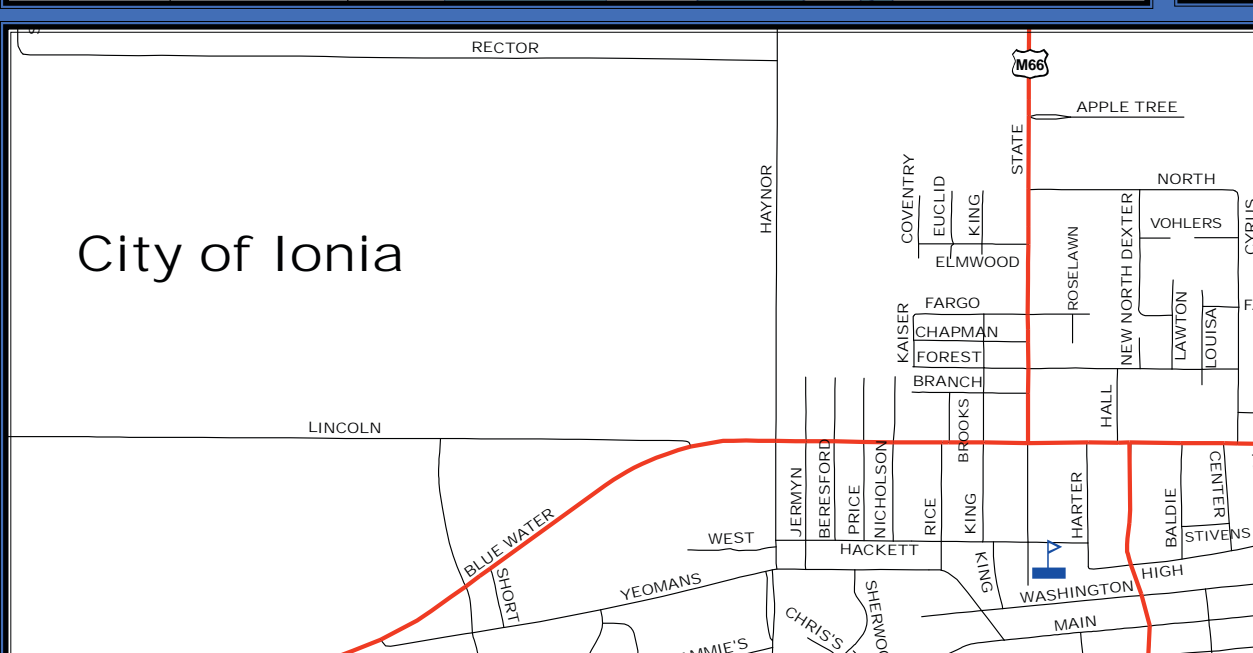

IONIA COUNTY, MICHIGAN

IONIA COUNTY SHERIFF DEPARTMENT

DRUG ABUSE RESISTANCE EDUCATION

CITY & VILLAGE MAPS

PRIVATE ROAD INDEX

buzzed driving is drunk driving
designate a sober driver

IONIA COUNTY OFFICE PHONE NUMBERS

Administration	527-5300	County Treasurer	527-5329
Board of Commissioners	527-5300	Drain Commissioner	527-5373
County Administrator	527-5300	Equalization	527-5376
Planning Commission	527-5300	Extension Service, Cooperative-Michigan State	527-5357
Airport	527-9070	Health Department	527-5341
Animal Shelter	527-9040	Intermedia School District	527-4900
Bertha Brock Park	522-7275	Lake Odessa Village Office	(616) 374-8699
Building Codes Department	527-5374	Lyons Village Office	(989) 855-2125
Central Dispatch/Emergency calls	527-0400	Muir Village Office	(989) 855-2144
City Hall (Ionia)	527-4170	Register of Deeds	527-5320
City Hall (Belding)	616-794-1900	Road Commission	527-1700
City Hall (Portland)	517-647-7531	Saranac Village Office	(616) 642-6324
Commission on Aging	527-5365	Sheriff, Business Office	527-5383
Clarksville Village Office	616-693-2711	State Police	527-3600
Community Mental Health Services	761-3151	Substance Abuse Counseling (ISAAC)	527-2020
County Clerk	527-5322	Victims Advocate	527-8226

Drive Carefully