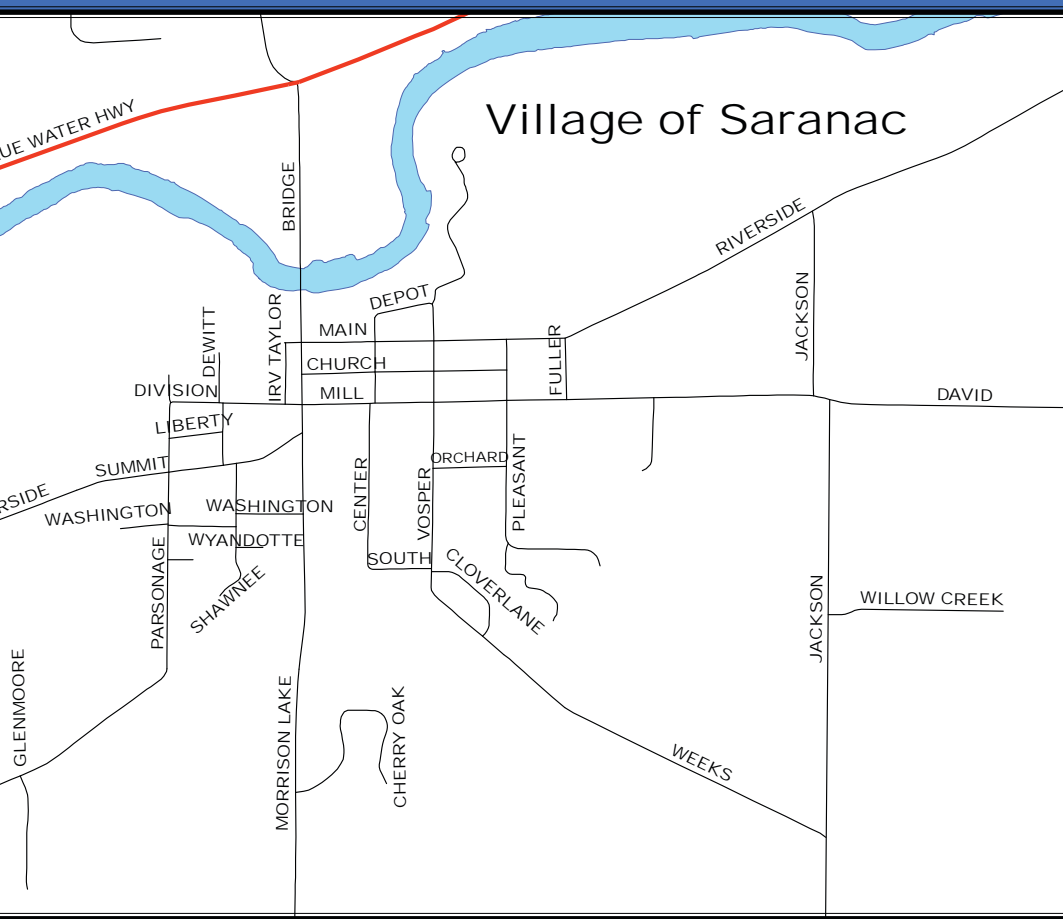

IONIA COUNTY, MICHIGAN

IONIA COUNTY SHERIFF DEPARTMENT

DRUG ABUSE RESISTANCE EDUCATION

CITY & VILLAGE MAPS

PRIVATE ROAD INDEX

buzzed driving is drunk driving
designate a sober driver

IONIA COUNTY OFFICE PHONE NUMBERS

Administration	527-5300	County Treasurer	527-5329
Board of Commissioners	527-5300	Drain Commissioner	527-5373
County Administrator	527-5300	Equalization	527-5376
Planning Commission	527-5300	Extension Service, Cooperative-Michigan State	527-5357
Airport	527-9070	Health Department	527-5341
Animal Shelter	527-9040	Intermedia School District	527-4900
Bertha Brock Park	522-7275	Lake Odessa Village Office	(616) 374-8699
Building Codes Department	527-5374	Lyons Village Office	(989) 855-2125
Central Dispatch/Emergency calls	527-0400	Muir Village Office	(989) 855-2144
City Hall (Ionia)	527-4170	Register of Deeds	527-5320
City Hall (Belding)	616-794-1900	Road Commission	527-1700
City Hall (Portland)	517-647-7531	Saranac Village Office	(616) 642-6324
Commission on Aging	527-5365	Sheriff, Business Office	527-5383
Clarksville Village Office	616-693-2711	State Police	527-3600
Community Mental Health Services	761-3151	Substance Abuse Counseling (ISAAC)	527-2020
County Clerk	527-5322	Victims Advocate	527-8226

Drive Carefully