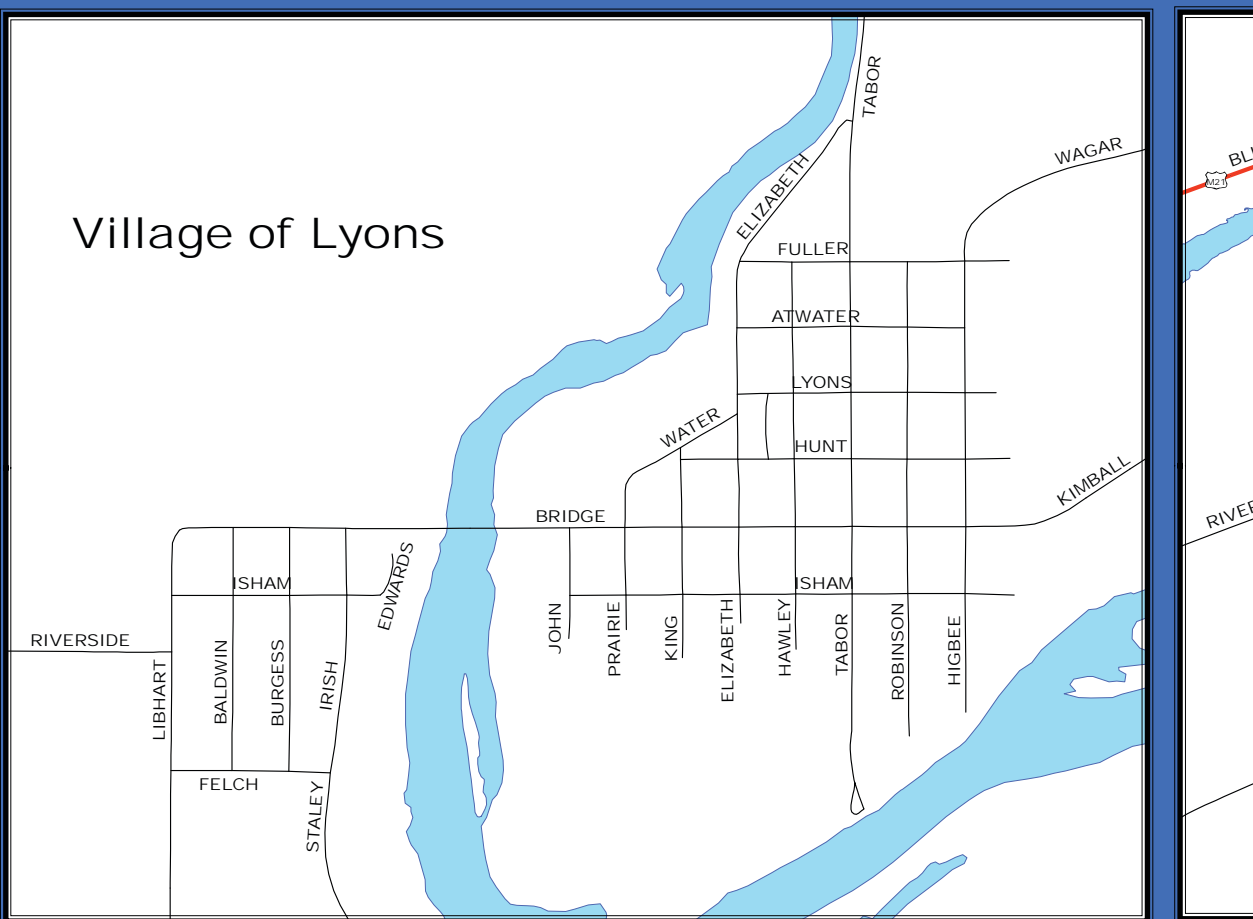

IONIA COUNTY, MICHIGAN

IONIA COUNTY SHERIFF DEPARTMENT

DRUG ABUSE RESISTANCE EDUCATION

CITY & VILLAGE MAPS

PRIVATE ROAD INDEX

buzzed driving is drunk driving
designate a sober driver

IONIA COUNTY OFFICE PHONE NUMBERS

Administration	527-5300	County Treasurer	527-5329
Board of Commissioners	527-5300	Drain Commissioner	527-5373
County Administrator	527-5300	Equalization	527-5376
Planning Commission	527-5300	Extension Service, Cooperative-Michigan State	527-5357
Airport	527-9070	Health Department	527-5341
Animal Shelter	527-9040	Intermedia School District	527-4900
Bertha Brock Park	522-7275	Lake Odessa Village Office	(616) 374-8699
Building Codes Department	527-5374	Lyons Village Office	(989) 855-2125
Central Dispatch/Emergency calls	527-0400	Muir Village Office	(989) 855-2144
City Hall (Ionia)	527-4170	Register of Deeds	527-5320
City Hall (Belding)	616-794-1900	Road Commission	527-1700
City Hall (Portland)	517-647-7531	Saranac Village Office	(616) 642-6324
Commission on Aging	527-5365	Sheriff, Business Office	527-5383
Clarksville Village Office	616-693-2711	State Police	527-3600
Community Mental Health Services	761-3151	Substance Abuse Counseling (ISAAC)	527-2020
County Clerk	527-5322	Victims Advocate	527-8226

Drive Carefully