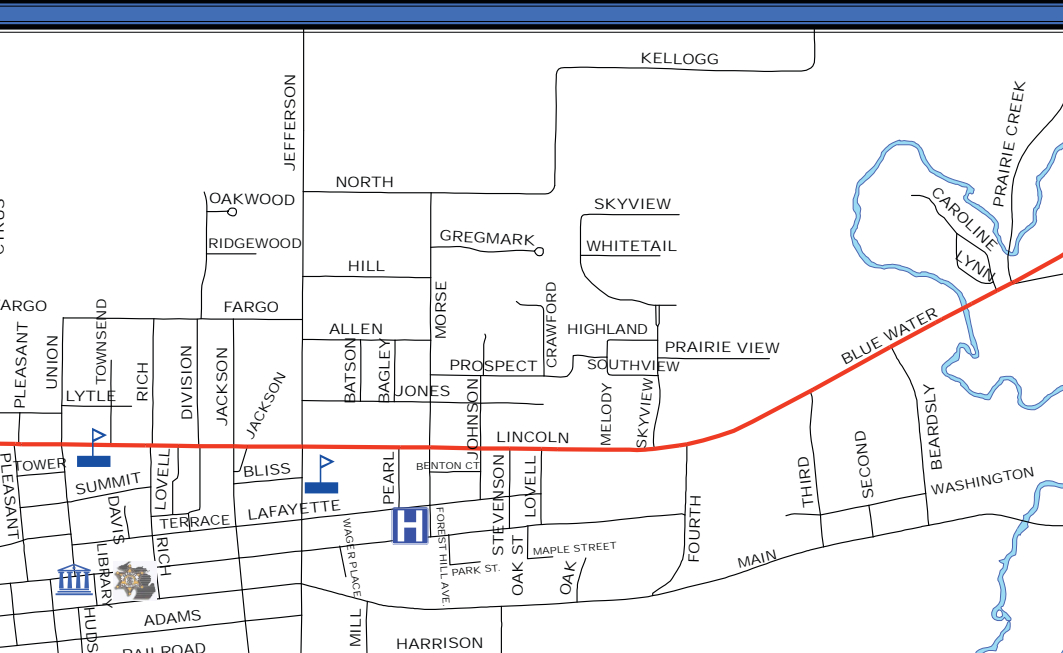

IONIA COUNTY, MICHIGAN

IONIA COUNTY SHERIFF DEPARTMENT

DRUG ABUSE RESISTANCE EDUCATION

CITY & VILLAGE MAPS

PRIVATE ROAD INDEX

buzzed driving is drunk driving
designate a sober driver

IONIA COUNTY OFFICE PHONE NUMBERS

Administration	527-5300	County Treasurer	527-5329
Board of Commissioners	527-5300	Drain Commissioner	527-5373
County Administrator	527-5300	Equalization	527-5376
Planning Commission	527-5300	Extension Service, Cooperative-Michigan State	527-5357
Airport	527-9070	Health Department	527-5341
Animal Shelter	527-9040	Intermedia School District	527-4900
Bertha Brock Park	522-7275	Lake Odessa Village Office	(616) 374-8699
Building Codes Department	527-5374	Lyons Village Office	(989) 855-2125
Central Dispatch/Emergency calls	527-0400	Muir Village Office	(989) 855-2144
City Hall (Ionia)	527-4170	Register of Deeds	527-5320
City Hall (Belding)	616-794-1900	Road Commission	527-1700
City Hall (Portland)	517-647-7531	Saranac Village Office	(616) 642-6324
Commission on Aging	527-5365	Sheriff, Business Office	527-5383
Clarksville Village Office	616-693-2711	State Police	527-3600
Community Mental Health Services	761-3151	Substance Abuse Counseling (ISAAC)	527-2020
County Clerk	527-5322	Victims Advocate	527-8226

Drive Carefully