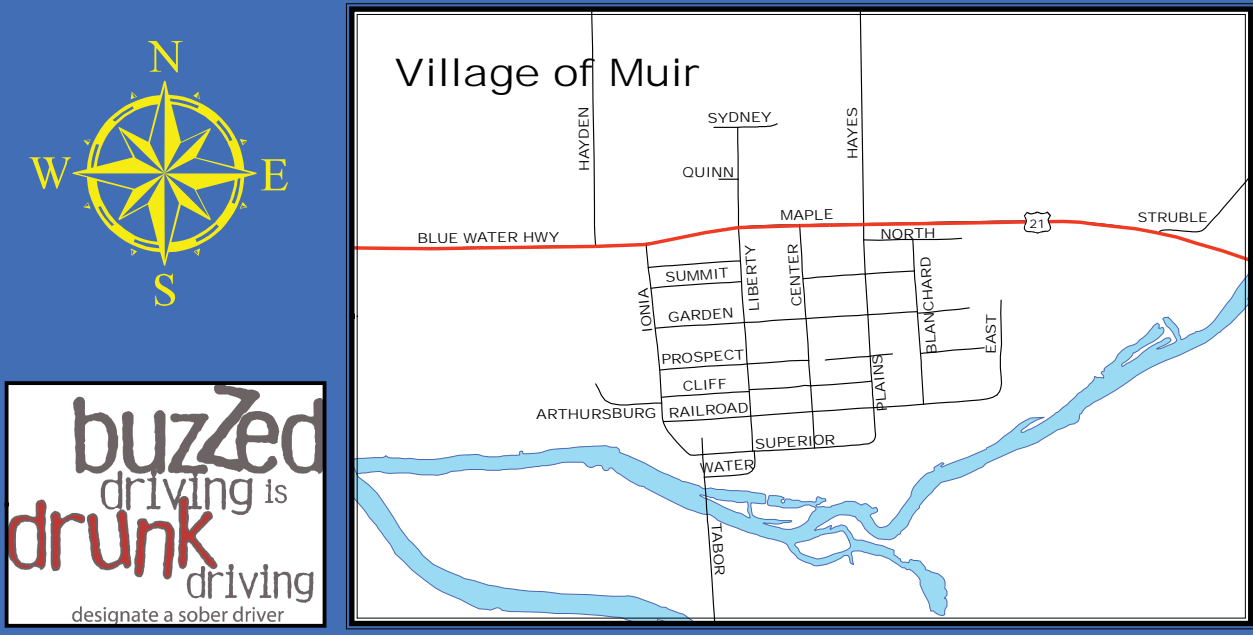

IONIA COUNTY, MICHIGAN

IONIA COUNTY SHERIFF DEPARTMENT

DRUG ABUSE RESISTANCE EDUCATION

CITY & VILLAGE MAPS

PRIVATE ROAD INDEX

buzzed driving is drunk driving
designate a sober driver

IONIA COUNTY OFFICE PHONE NUMBERS

Administration	527-5300	County Treasurer	527-5329
Board of Commissioners	527-5300	Drain Commissioner	527-5373
County Administrator	527-5300	Equalization	527-5376
Planning Commission	527-5300	Extension Service, Cooperative-Michigan State	527-5357
Airport	527-9070	Health Department	527-5341
Animal Shelter	527-9040	Intermedia School District	527-4900
Bertha Brock Park	522-7275	Lake Odessa Village Office	(616) 374-8699
Building Codes Department	527-5374	Lyons Village Office	(989) 855-2125
Central Dispatch/Emergency calls	527-0400	Muir Village Office	(989) 855-2144
City Hall (Ionia)	527-4170	Register of Deeds	527-5320
City Hall (Belding)	616-794-1900	Road Commission	527-1700
City Hall (Portland)	517-647-7531	Saranac Village Office	(616) 642-6324
Commission on Aging	527-5365	Sheriff, Business Office	527-5383
Clarksville Village Office	616-693-2711	State Police	527-3600
Community Mental Health Services	761-3151	Substance Abuse Counseling (ISAAC)	527-2020
County Clerk	527-5322	Victims Advocate	527-8226

Drive Carefully