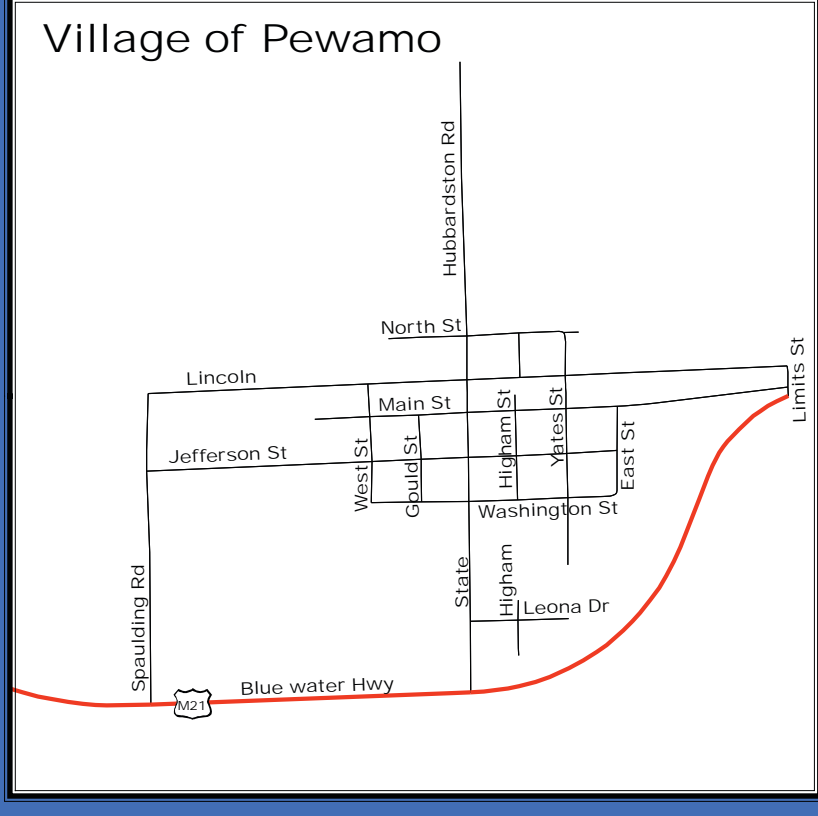

IONIA COUNTY, MICHIGAN

IONIA COUNTY SHERIFF DEPARTMENT

DRUG ABUSE RESISTANCE EDUCATION

CITY & VILLAGE MAPS

PRIVATE ROAD INDEX

buzzed driving is drunk driving
designate a sober driver

IONIA COUNTY OFFICE PHONE NUMBERS

Administration	527-5300	County Treasurer	527-5329
Board of Commissioners	527-5300	Drain Commissioner	527-5373
County Administrator	527-5300	Equalization	527-5376
Planning Commission	527-5300	Extension Service, Cooperative-Michigan State	527-5357
Airport	527-9070	Health Department	527-5341
Animal Shelter	527-9040	Intermedia School District	527-4900
Bertha Brock Park	522-7275	Lake Odessa Village Office	(616) 374-8699
Building Codes Department	527-5374	Lyons Village Office	(989) 855-2125
Central Dispatch/Emergency calls	527-0400	Muir Village Office	(989) 855-2144
City Hall (Ionia)	527-4170	Register of Deeds	527-5320
City Hall (Belding)	616-794-1900	Road Commission	527-1700
City Hall (Portland)	517-647-7531	Saranac Village Office	(616) 642-6324
Commission on Aging	527-5365	Sheriff, Business Office	527-5383
Clarksville Village Office	616-693-2711	State Police	527-3600
Community Mental Health Services	761-3151	Substance Abuse Counseling (ISAAC)	527-2020
County Clerk	527-5322	Victims Advocate	527-8226

Drive Carefully