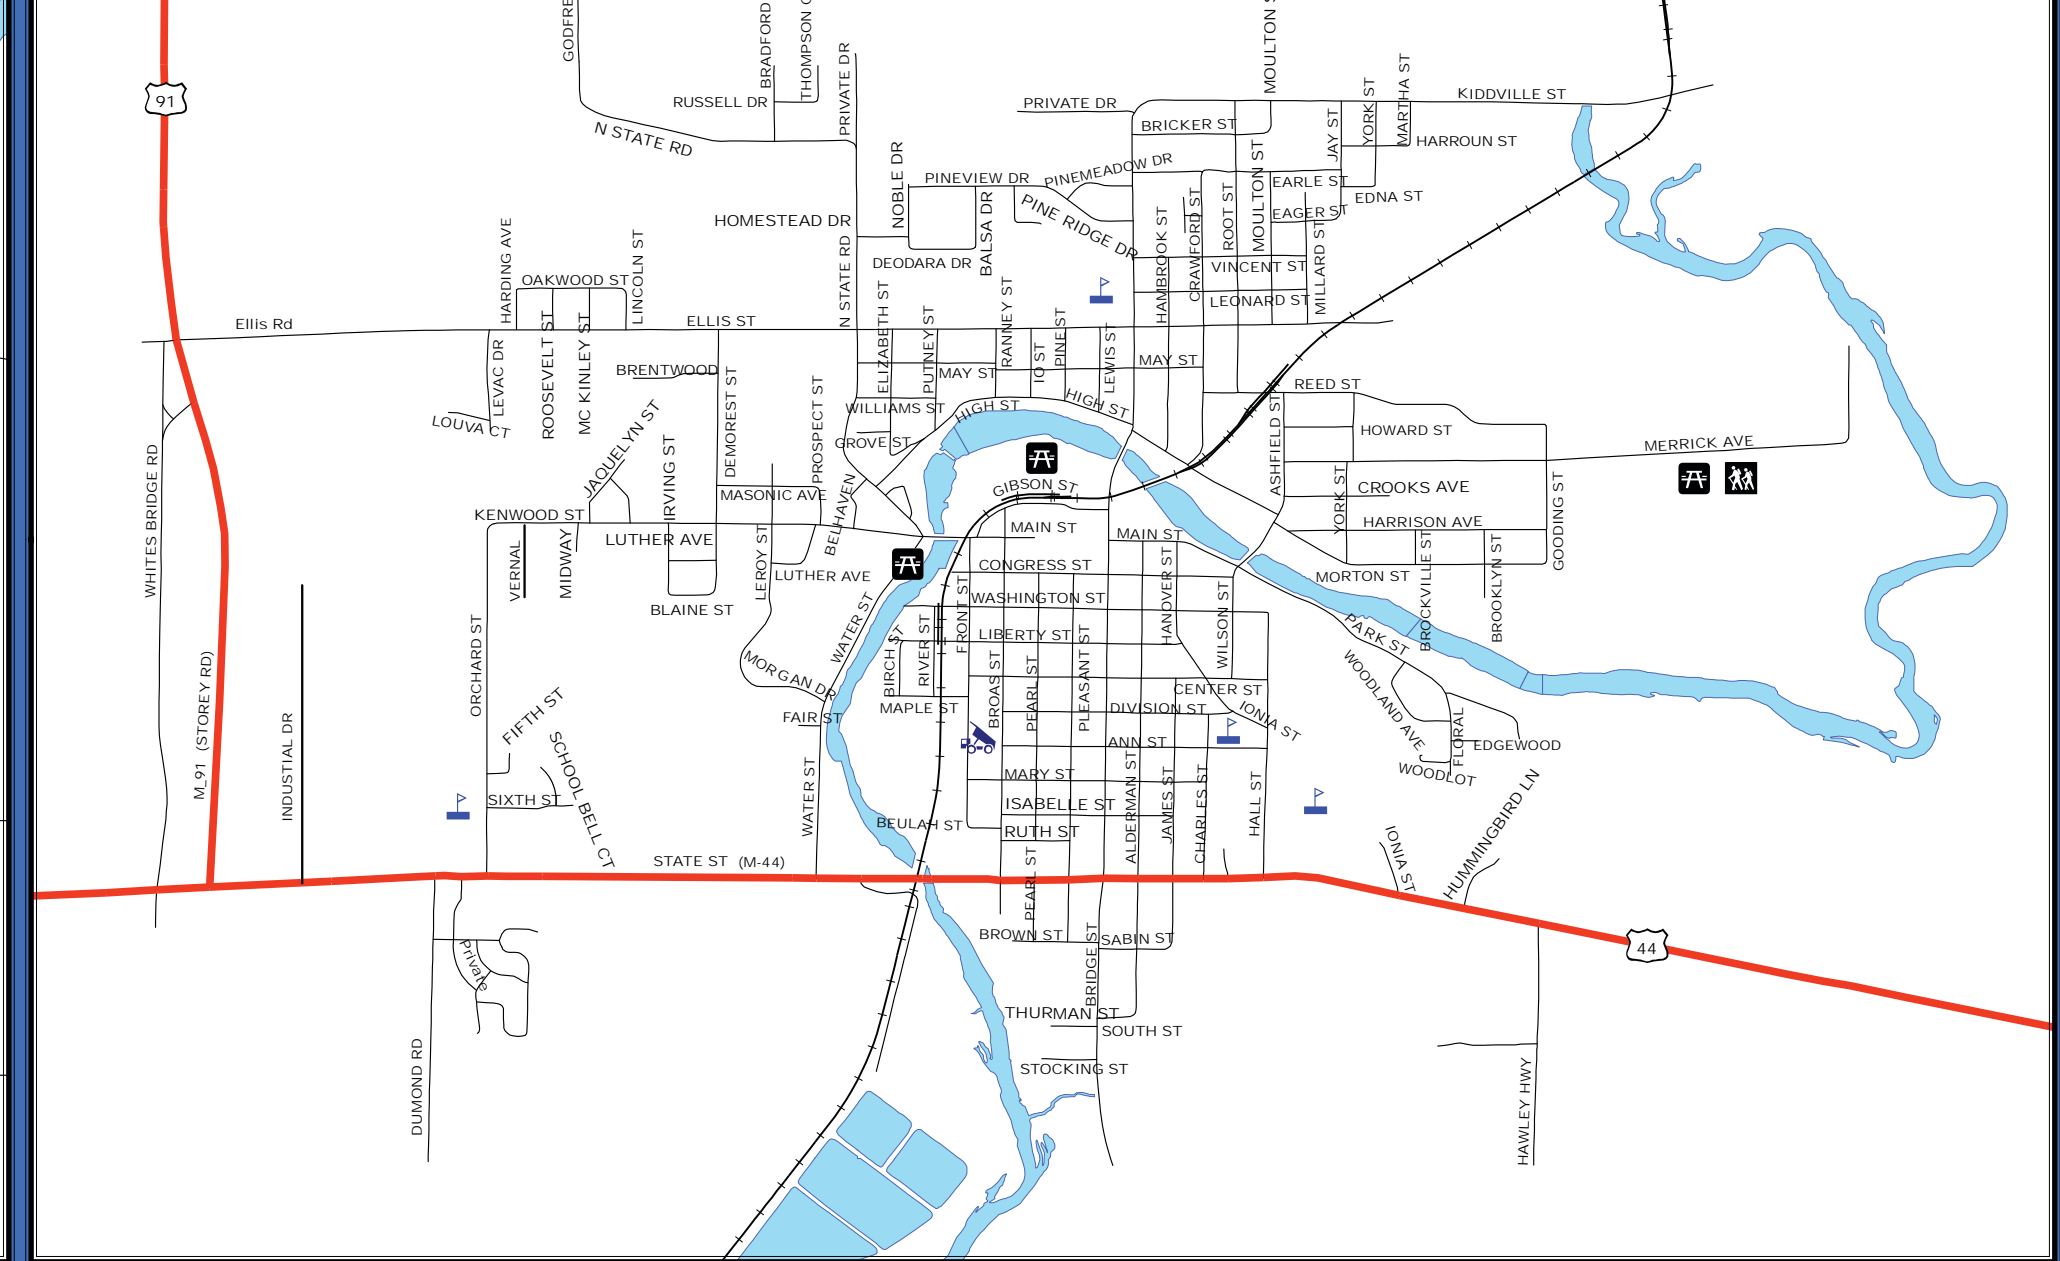

IONIA COUNTY, MICHIGAN

IONIA COUNTY SHERIFF DEPARTMENT

DRUG ABUSE RESISTANCE EDUCATION

CITY & VILLAGE MAPS

PRIVATE ROAD INDEX

buzzed driving is drunk driving
designate a sober driver

IONIA COUNTY OFFICE PHONE NUMBERS

Administration	527-5300	County Treasurer	527-5329
Board of Commissioners	527-5300	Drain Commissioner	527-5373
County Administrator	527-5300	Equalization	527-5376
Planning Commission	527-5300	Extension Service, Cooperative-Michigan State	527-5357
Airport	527-9070	Health Department	527-5341
Animal Shelter	527-9040	Intermedia School District	527-4900
Bertha Brock Park	522-7275	Lake Odessa Village Office	(616) 374-8699
Building Codes Department	527-5374	Lyons Village Office	(989) 855-2125
Central Dispatch/Emergency calls	527-0400	Muir Village Office	(989) 855-2144
City Hall (Ionia)	527-4170	Register of Deeds	527-5320
City Hall (Belding)	616-794-1900	Road Commission	527-1700
City Hall (Portland)	517-647-7531	Saranac Village Office	(616) 642-6324
Commission on Aging	527-5365	Sheriff, Business Office	527-5383
Clarksville Village Office	616-693-2711	State Police	527-3600
Community Mental Health Services	761-3151	Substance Abuse Counseling (ISAAC)	527-2020
County Clerk	527-5322	Victims Advocate	527-8226

Drive Carefully