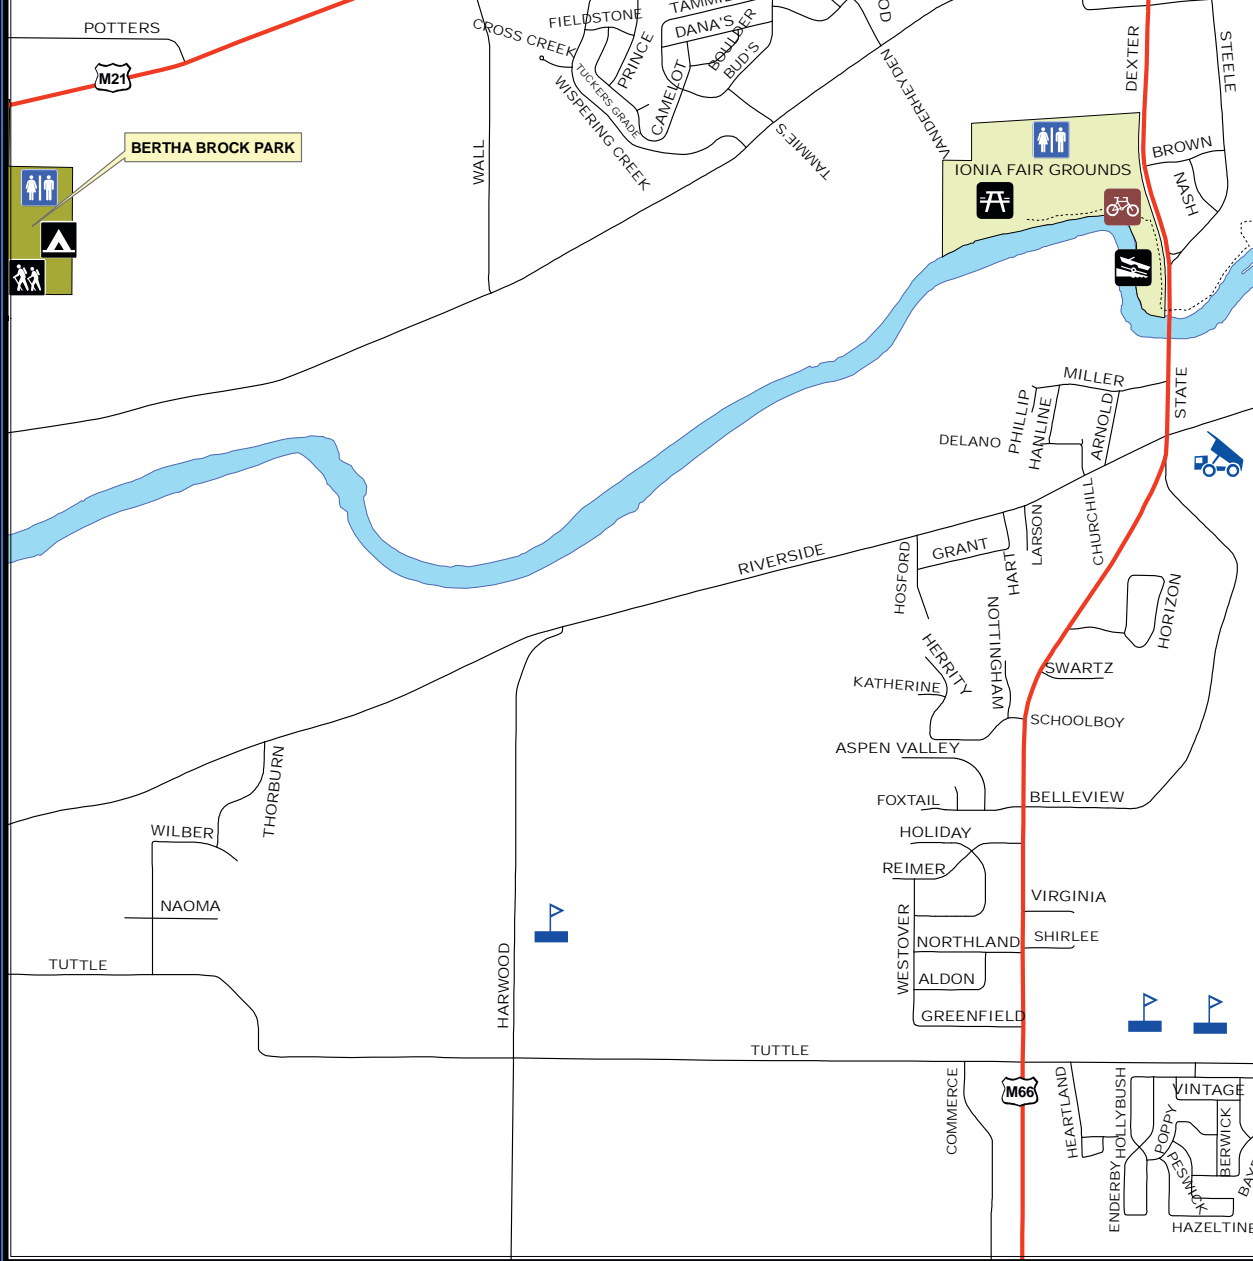

IONIA COUNTY, MICHIGAN

IONIA COUNTY SHERIFF DEPARTMENT

DRUG ABUSE RESISTANCE EDUCATION

CITY & VILLAGE MAPS

PRIVATE ROAD INDEX

buzzed driving is drunk driving
designate a sober driver

IONIA COUNTY OFFICE PHONE NUMBERS

Administration	527-5300	County Treasurer	527-5329
Board of Commissioners	527-5300	Drain Commissioner	527-5373
County Administrator	527-5300	Equalization	527-5376
Planning Commission	527-5300	Extension Service, Cooperative-Michigan State	527-5357
Airport	527-9070	Health Department	527-5341
Animal Shelter	527-9040	Intermedia School District	527-4900
Bertha Brock Park	522-7275	Lake Odessa Village Office	(616) 374-8699
Building Codes Department	527-5374	Lyons Village Office	(989) 855-2125
Central Dispatch/Emergency calls	527-0400	Muir Village Office	(989) 855-2144
City Hall (Ionia)	527-4170	Register of Deeds	527-5320
City Hall (Belding)	616-794-1900	Road Commission	527-1700
City Hall (Portland)	517-647-7531	Saranac Village Office	(616) 642-6324
Commission on Aging	527-5365	Sheriff, Business Office	527-5383
Clarksville Village Office	616-693-2711	State Police	527-3600
Community Mental Health Services	761-3151	Substance Abuse Counseling (ISAAC)	527-2020
County Clerk	527-5322	Victims Advocate	527-8226

Drive Carefully