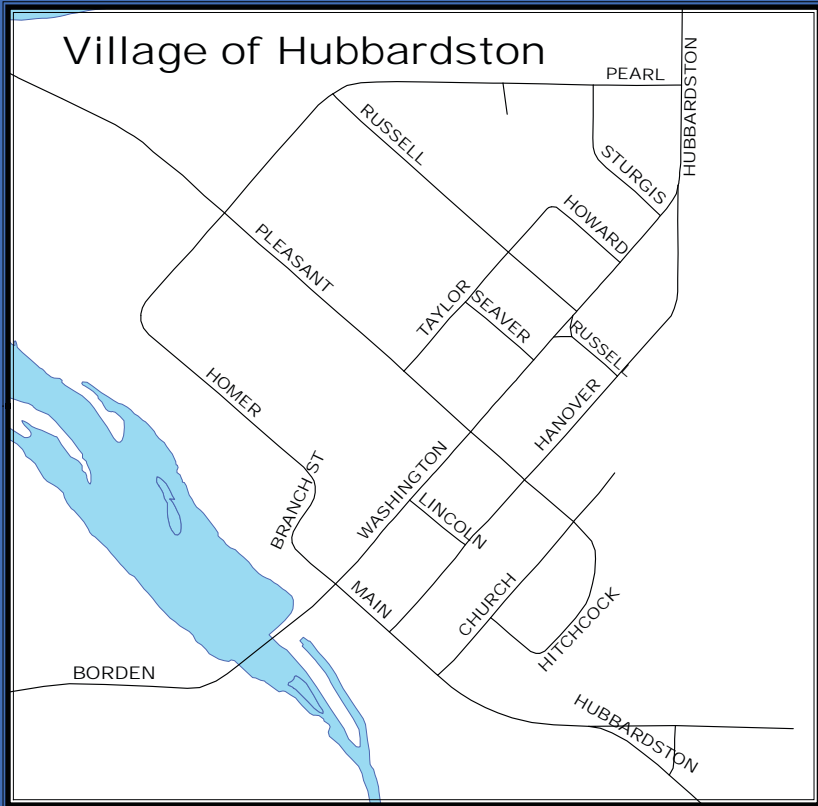

IONIA COUNTY, MICHIGAN

IONIA COUNTY SHERIFF DEPARTMENT

DRUG ABUSE RESISTANCE EDUCATION

CITY & VILLAGE MAPS

PRIVATE ROAD INDEX

buzzed driving is drunk driving
designate a sober driver

IONIA COUNTY OFFICE PHONE NUMBERS

Administration	527-5300	County Treasurer	527-5329
Board of Commissioners	527-5300	Drain Commissioner	527-5373
County Administrator	527-5300	Equalization	527-5376
Planning Commission	527-5300	Extension Service, Cooperative-Michigan State	527-5357
Airport	527-9070	Health Department	527-5341
Animal Shelter	527-9040	Intermedia School District	527-4900
Bertha Brock Park	522-7275	Lake Odessa Village Office	(616) 374-8699
Building Codes Department	527-5374	Lyons Village Office	(989) 855-2125
Central Dispatch/Emergency calls	527-0400	Muir Village Office	(989) 855-2144
City Hall (Ionia)	527-4170	Register of Deeds	527-5320
City Hall (Belding)	616-794-1900	Road Commission	527-1700
City Hall (Portland)	517-647-7531	Saranac Village Office	(616) 642-6324
Commission on Aging	527-5365	Sheriff, Business Office	527-5383
Clarksville Village Office	616-693-2711	State Police	527-3600
Community Mental Health Services	761-3151	Substance Abuse Counseling (ISAAC)	527-2020
County Clerk	527-5322	Victims Advocate	527-8226

Drive Carefully