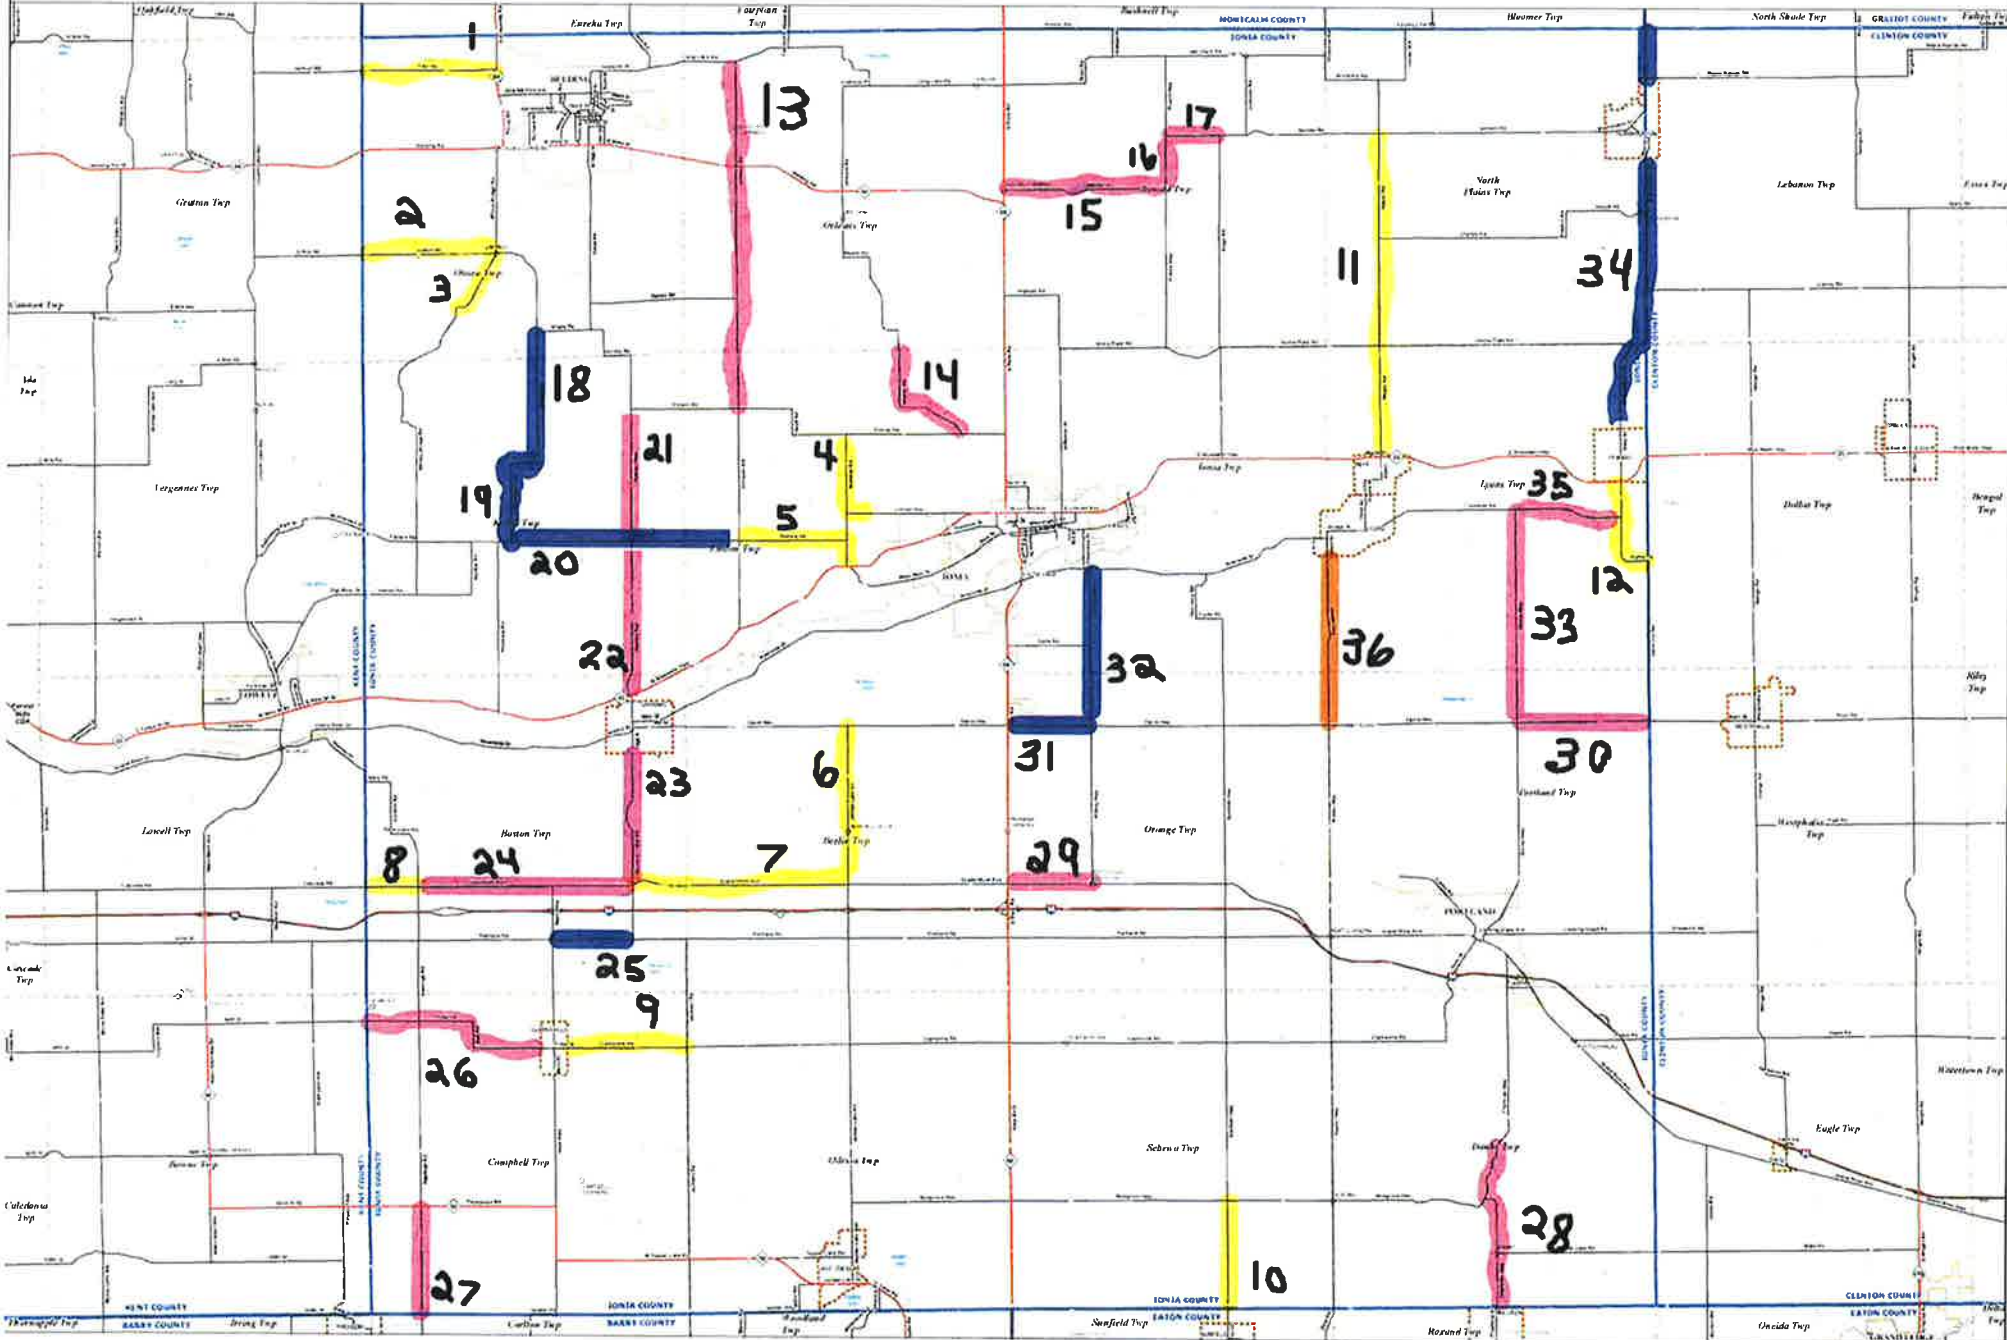

IONIA COUNTY

Legend			
	City		County
	Unincorporated Place		Freeway
	Township		Highway
	Village		Primary Road
	County Unincorporated Area		Local Road
	State		Minor
	Water Feature		Water Feature
	Blue Shaded or Dark